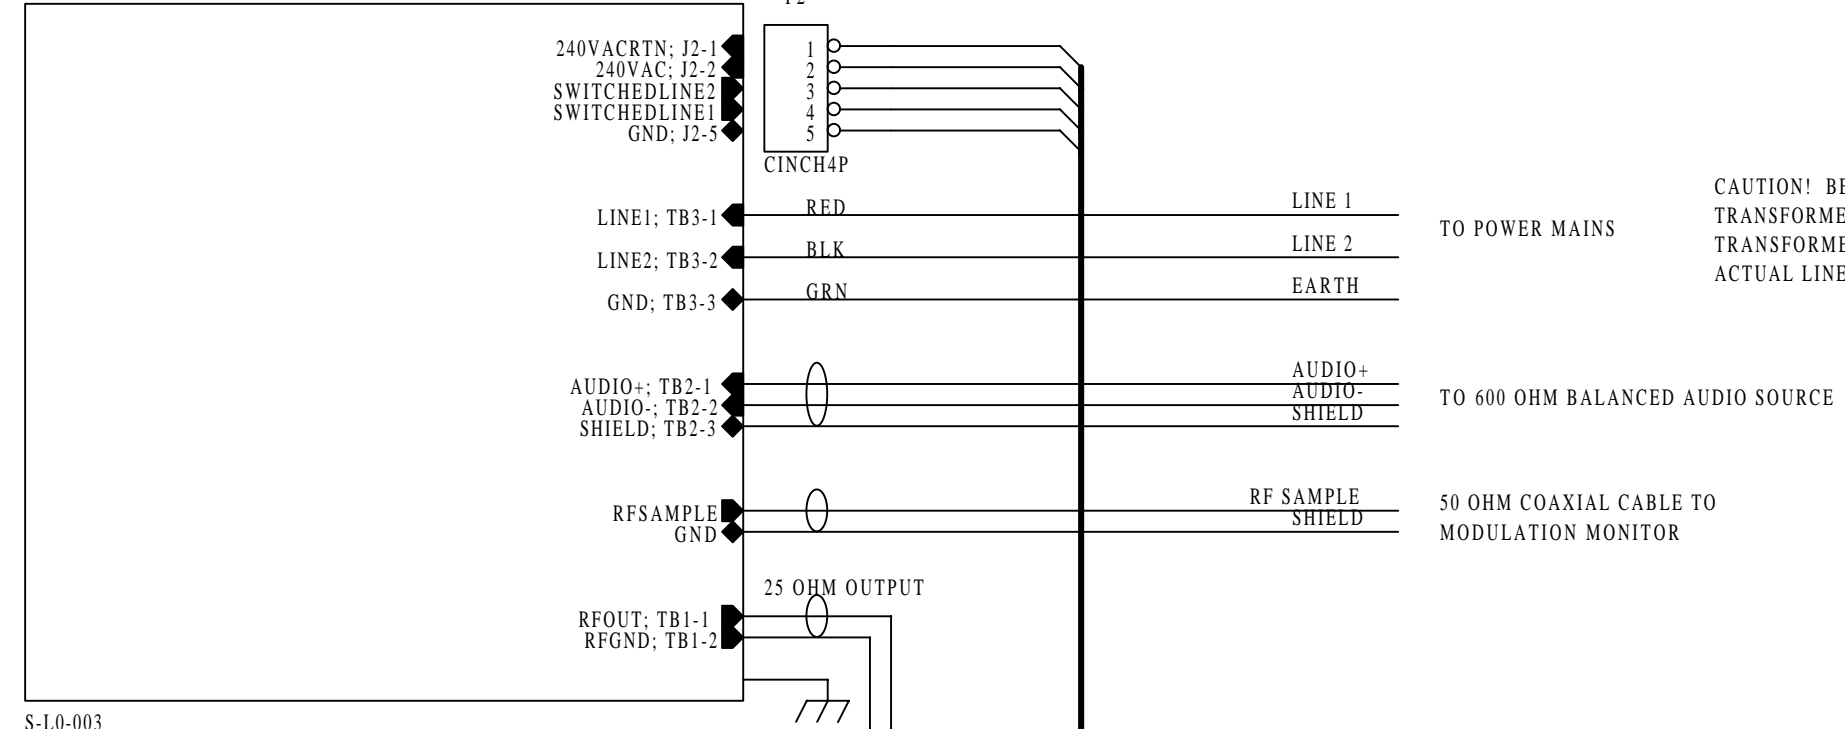

REVISIONS

REV	DESCRIPTION	DATE	APPROVED

1000I POWER AMPLIFIER/CONTROL PANEL

TO POWER MAINS

CAUTION! BE SURE TO SET POWER TRANSFORMER TAPS IN RF FILTER/ TRANSFORMER PANEL TO MATCH ACTUAL LINE TO LINE VOLTAGE.

TO 600 OHM BALANCED AUDIO SOURCE

50 OHM COAXIAL CABLE TO MODULATION MONITOR

RF FILTER/PWR TRANSFORMER CHASSIS

50 OHM COAXIAL TRANSMISSION LINE TO ANTENNA

LPB Communications, Inc.

960 Brook Road Unit #5 Conshohocken, PA 19428

Title OMNI 1000I SOLID STATE TRANSMITTER		
Size B	Document Number S-L0-002	Rev 0
Date:	Sunday, November 03, 2002	Sheet 1 of 1