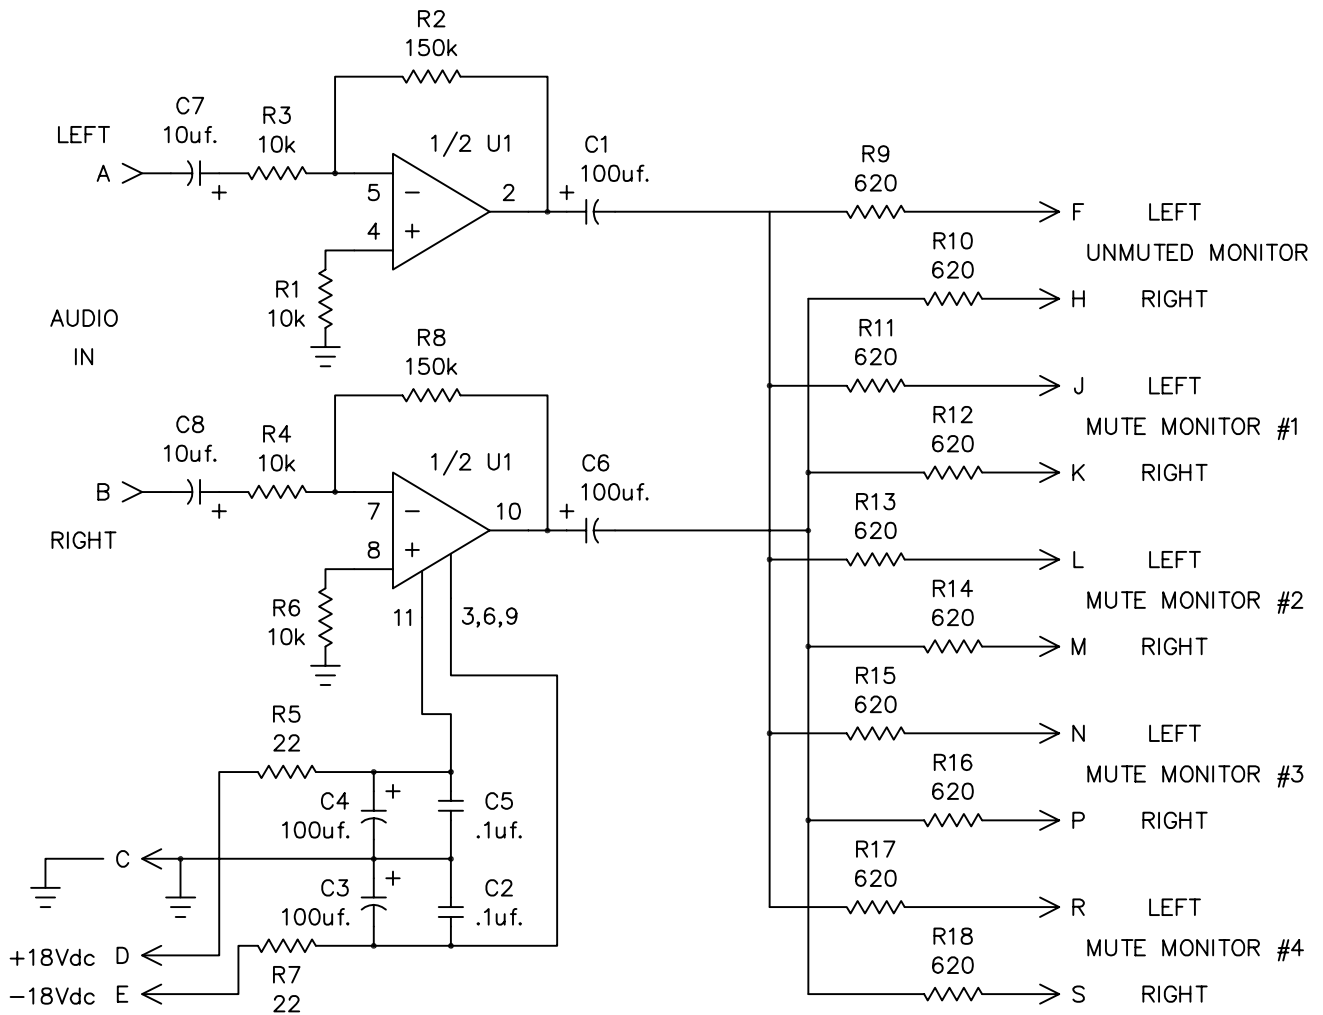

MONITOR DRIVER  
ASSEM. #7120

<h1 style="margin: 0;">LPB<sup>®</sup></h1>			
28 Bacton Hill Road, Frazer, Penna. 19355			
SERIES 7000 12/18 CHANNEL MONITOR DRIVER			
DWN JDB	DATE 6/2/93	SCALE	SH. <u>  1  </u> OF <u>  1  </u>
SIZE	DRAWING NO.  7121	REV. B	